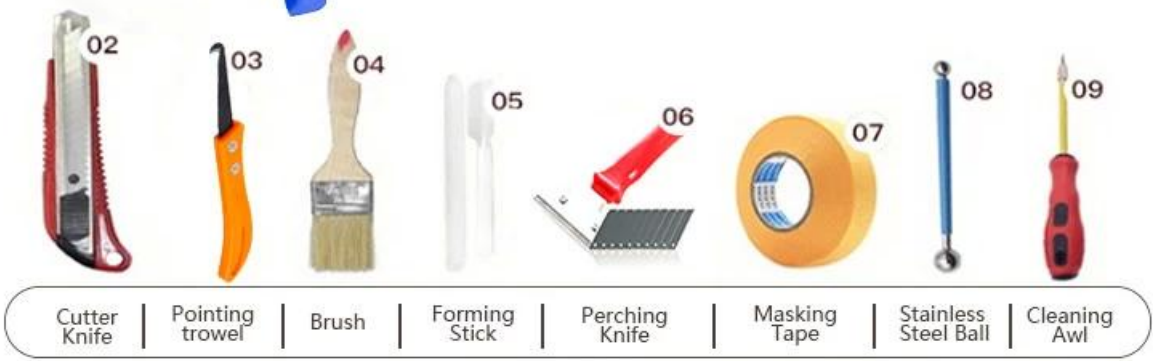

Cutter Knife | Pointing trowel | Brush | Forming Stick | Perching Knife | Masking Tape | Stainless Steel Ball | Cleaning Awl

□□□□□ □□□